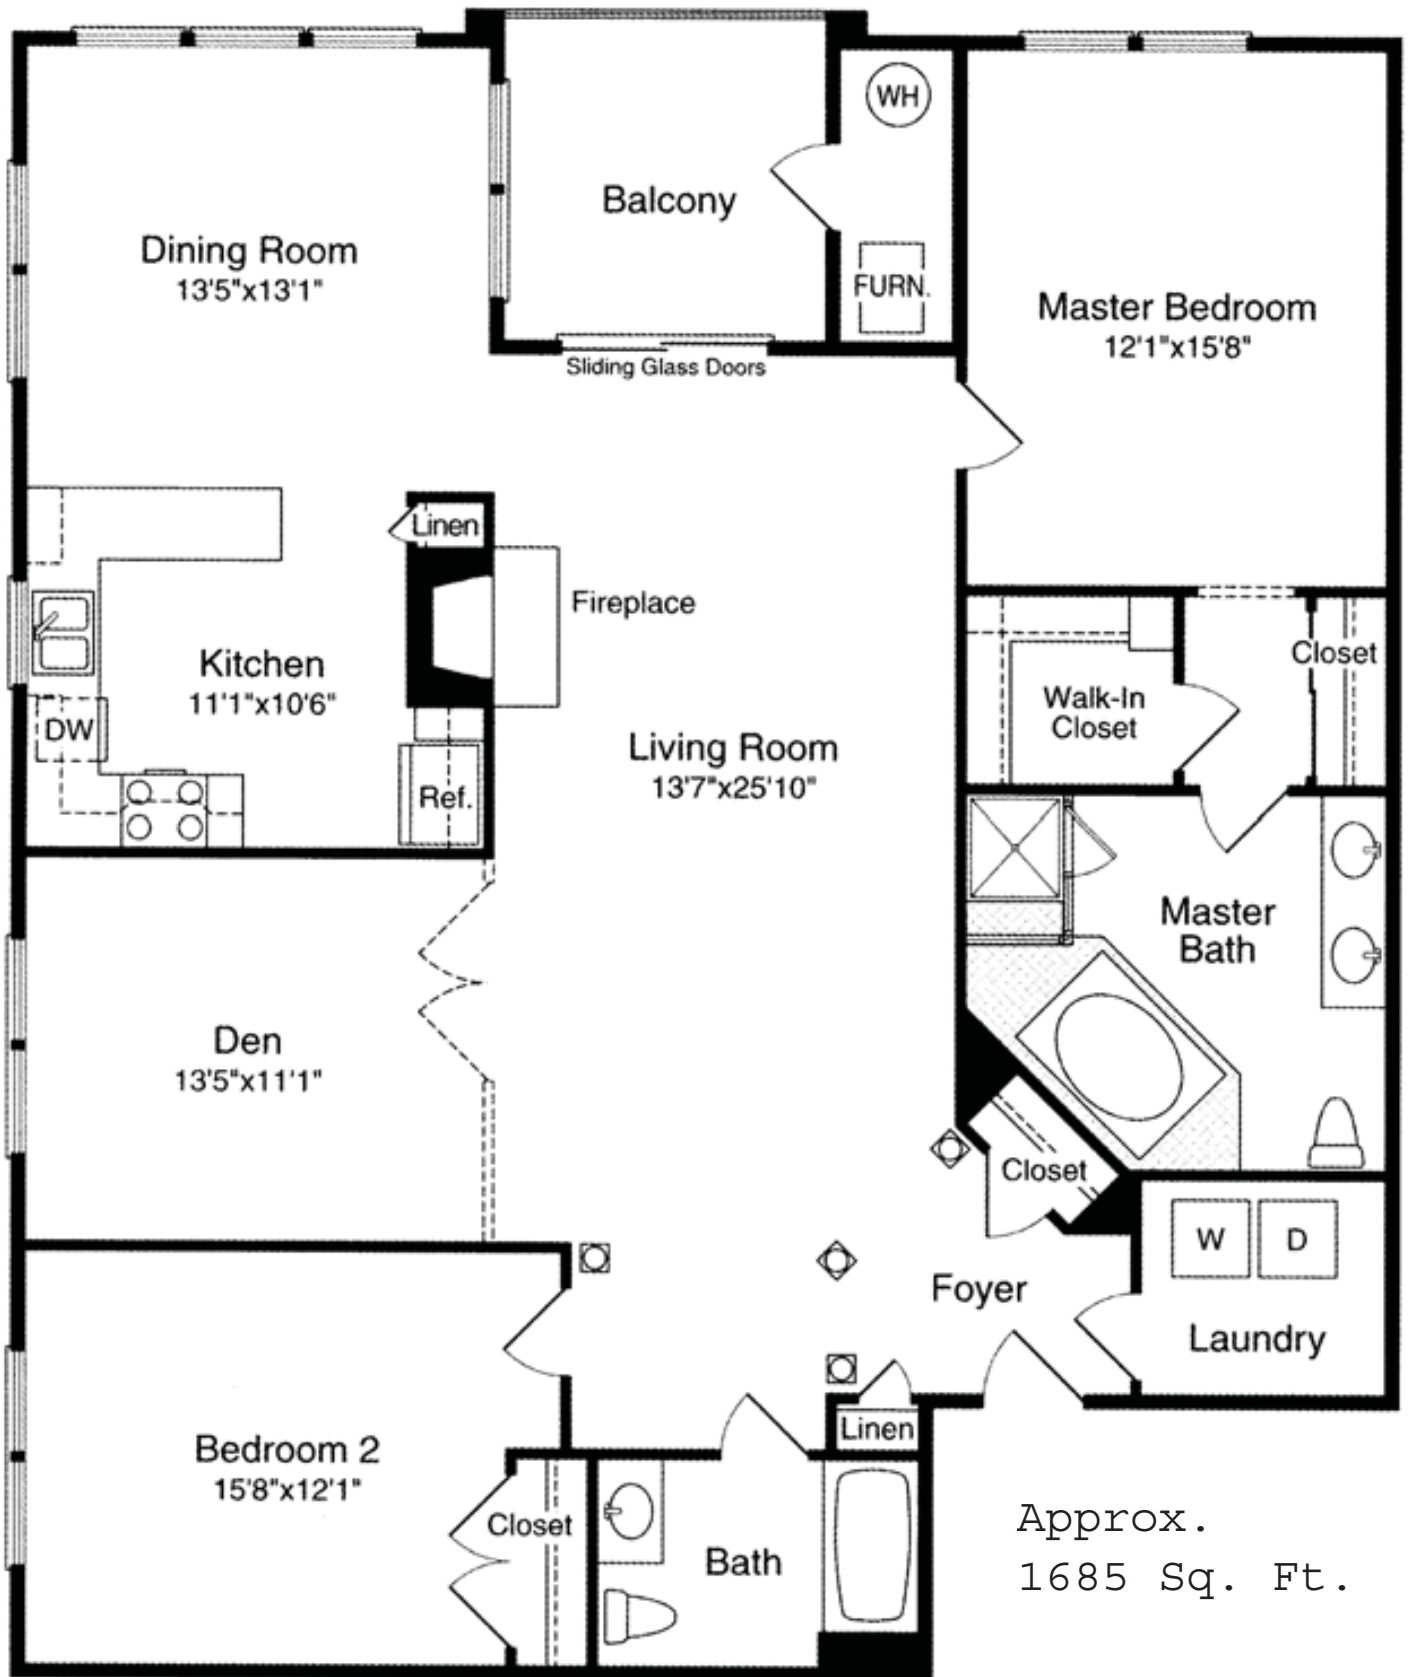

# The John Coltrane

# THE JOHN COLTRANE

- Available on All Levels
- 2 Bedrooms, Den, 2 Baths
- Decorative Columns Enhance the Dramatic Foyer Entry
- Tremendous Amount of Versatile Space
- Always in a Corner/End Position of Building
- Luxurious Master Bath
- Separate Laundry Room

*Model Location Plan*